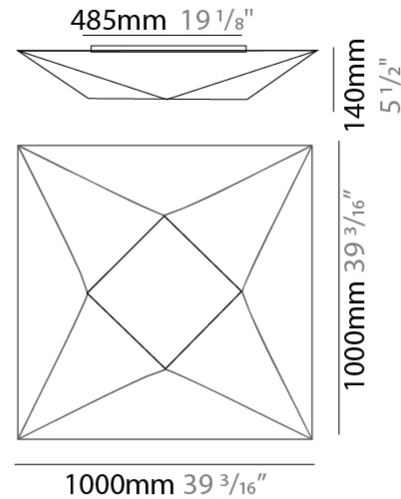

PROJECT	_____
TYPE	_____
SPECIFIER	_____
QUANTITY	_____
DATE	_____

POLARIS SURFACE

D112025

base number

1. To build a product code in our configurator select the specify button on the base model # product page
2. To build a manual product code on this datasheet choose from the options listed below in blue font and add the suffix to the base model #

GENERAL

Series: Polaris _____
Brand: Ole _____
Division: Design _____
Mounting Type: Surface _____
Mounting Location: Wall / Ceiling _____
Subcategory: Ambient _____

PHYSICAL

Shape: Abstract _____
Length (mm): 1000 _____
Length (in): 39 ³/₈ _____
Width (mm): 1000 _____
Width (in): 39 ³/₈ _____
Height (mm): 140 _____
Height (in): 5 ¹/₂ _____
Light Distribution: Omnidirectional _____
Weight (kg): 4.8 _____
Weight (lbs): 10.6 _____
Diffuser: Elastic Fabric - Optical White _____
Fixture Finish: WHI _____
Fixture Material: Metal / Elastic Fabric _____

ELECTRICAL

Number of Lamps: 5 _____
Lamp Type: LED Retrofit _____
Lamp Shape: A19 _____
Bulb Included: Bulb Not Included _____
Max. Wattage Per Lamp (W): 15 _____
Lamp Base: E26 _____
Input Voltage (V): 120 _____
Upon Request: 277Vac / GU24 _____

LED

OPTICAL

RATINGS AND CERTIFICATIONS

Certified By: Certified for North American Standards _____
IP rating: IP20 _____