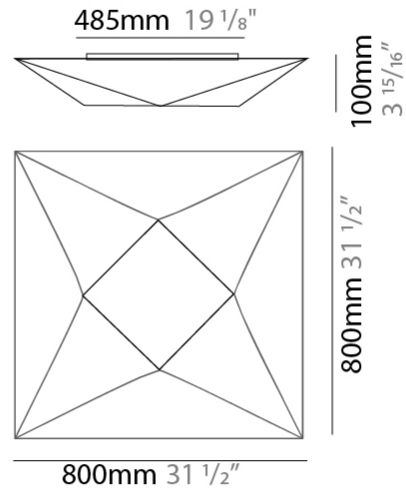

PROJECT _____
TYPE _____
SPECIFIER _____
QUANTITY _____
DATE _____

POLARIS SURFACE

D112024

base number

1. To build a product code in our configurator select the specify button on the base model # product page
2. To build a manual product code on this datasheet choose from the options listed below in blue font and add the suffix to the base model #

GENERAL

Series: Polaris _____
Brand: Ole _____
Division: Design _____
Mounting Type: Surface _____
Mounting Location: Wall / Ceiling _____
Subcategory: Ambient _____

PHYSICAL

Shape: Abstract _____
Length (mm): 800 _____
Length (in): 31 1/2 _____
Width (mm): 800 _____
Width (in): 31 1/2 _____
Height (mm): 100 _____
Height (in): 3 15/16 _____
Light Distribution: Omnidirectional _____
Weight (kg): 4 _____
Weight (lbs): 8.8 _____
Diffuser: Elastic Fabric - Optical White _____
Fixture Finish: WHI _____
Fixture Material: Metal / Elastic Fabric _____

ELECTRICAL

Number of Lamps: 4 _____
Lamp Type: LED Retrofit _____
Lamp Shape: A19 _____
Bulb Included: Bulb Not Included _____
Max. Wattage Per Lamp (W): 15 _____
Lamp Base: E26 _____
Input Voltage (V): 120 _____
Upon Request: 277Vac / GU24 _____

LED

OPTICAL

RATINGS AND CERTIFICATIONS

Certified By: Certified for North American Standards _____
IP rating: IP20 _____