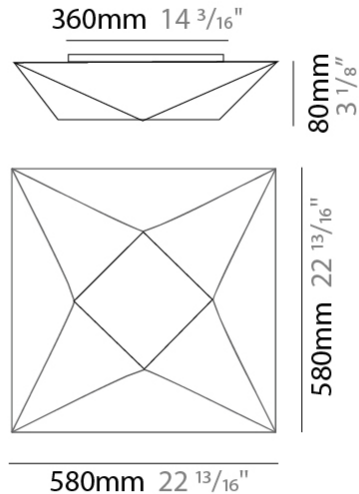

PROJECT	_____
TYPE	_____
SPECIFIER	_____
QUANTITY	_____
DATE	_____

POLARIS SURFACE

D112023

base number

1. To build a product code in our configurator select the specify button on the base model # product page
2. To build a manual product code on this datasheet choose from the options listed below in blue font and add the suffix to the base model #

GENERAL

Series: Polaris
Brand: Ole
Division: Design
Mounting Type: Surface
Mounting Location: Wall / Ceiling
Subcategory: Ambient

PHYSICAL

Shape: Abstract
Length (mm): 580
Length (in): 22 ¹³/₁₆
Width (mm): 580
Width (in): 22 ¹³/₁₆
Height (mm): 80
Height (in): 3 ¹/₈
Light Distribution: Omnidirectional
Weight (kg): 2.7
Weight (lbs): 5.9
Diffuser: Elastic Fabric - Optical White
Fixture Finish: WHI
Fixture Material: Metal / Elastic Fabric

ELECTRICAL

Number of Lamps: 4
Lamp Type: LED Retrofit
Lamp Shape: A19
Bulb Included: Bulb Not Included
Max. Wattage Per Lamp (W): 15
Lamp Base: E26
Input Voltage (V): 120
Upon Request: 277Vac / GU24

LED

OPTICAL

RATINGS AND CERTIFICATIONS

Certified By: Certified for North American Standards
IP rating: IP20